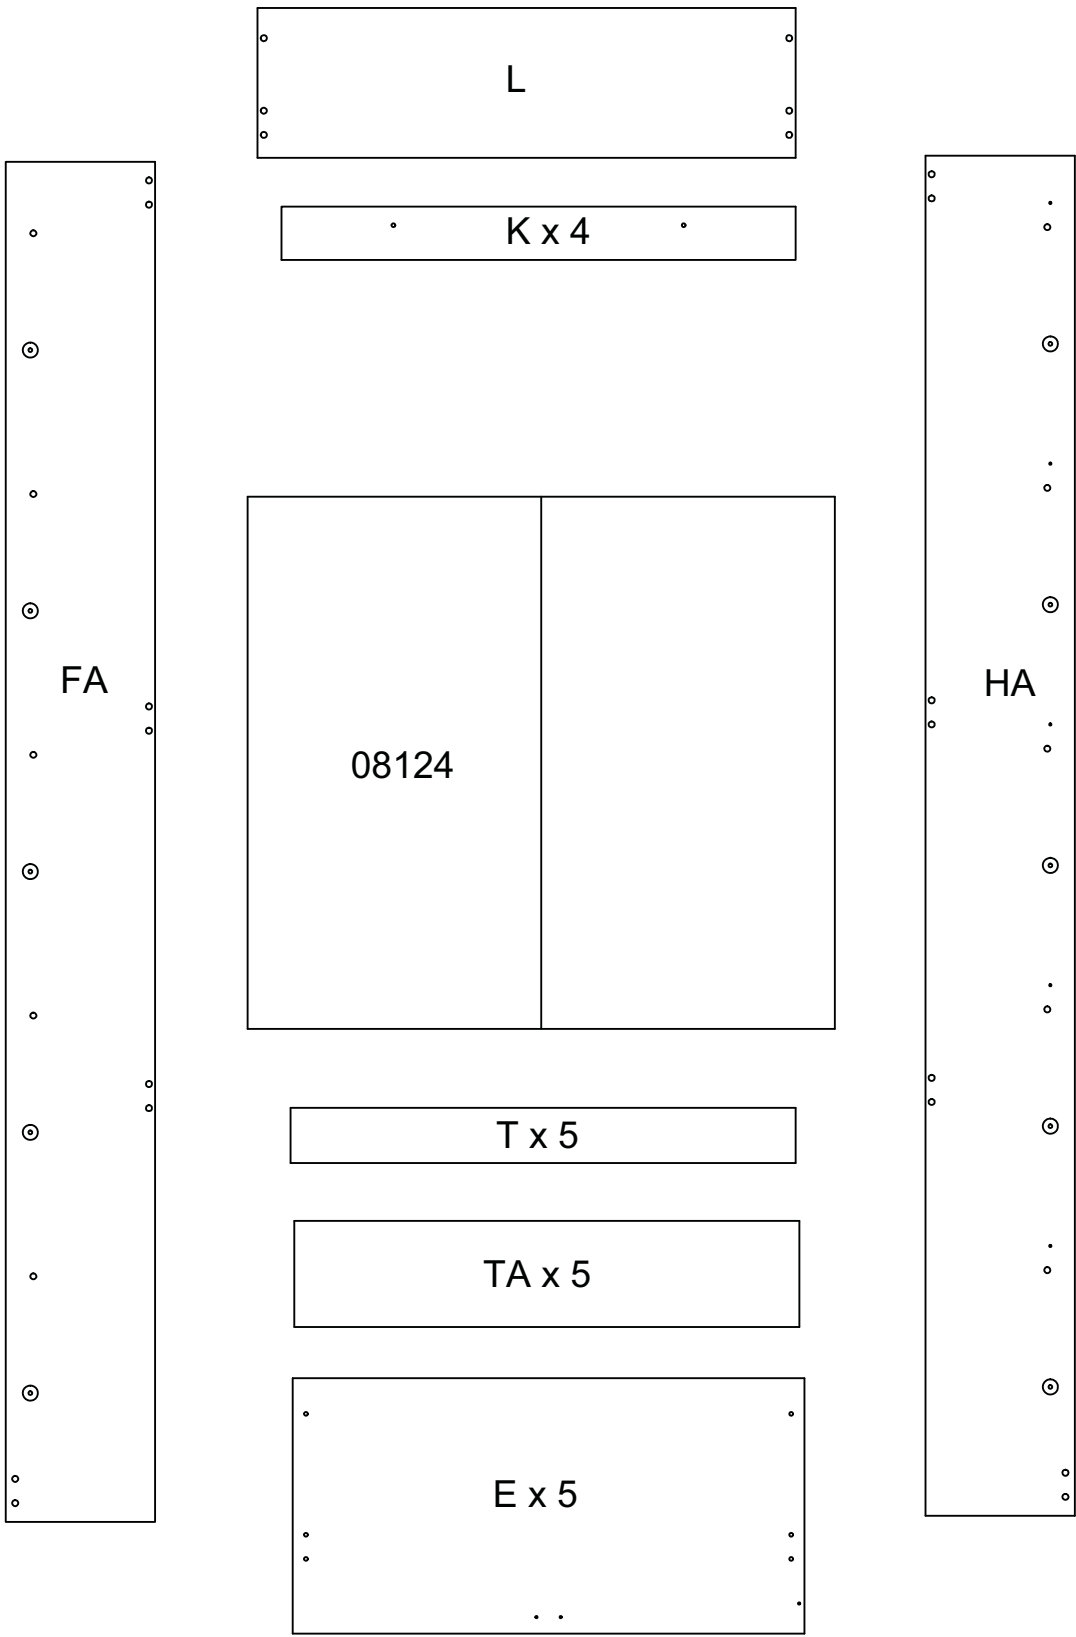

70052

1½ h

TVILUM-SCANBIRK

Made in Denmark

© TVILUM-SCANBIRK, 21-10-2009

Egon Kristiansens Allé 2
DK-8882 Faarvang, Denmark

16605
x5

16604
x5

92811
x5

97642
x1

1

2

3

4

5

6

7

8