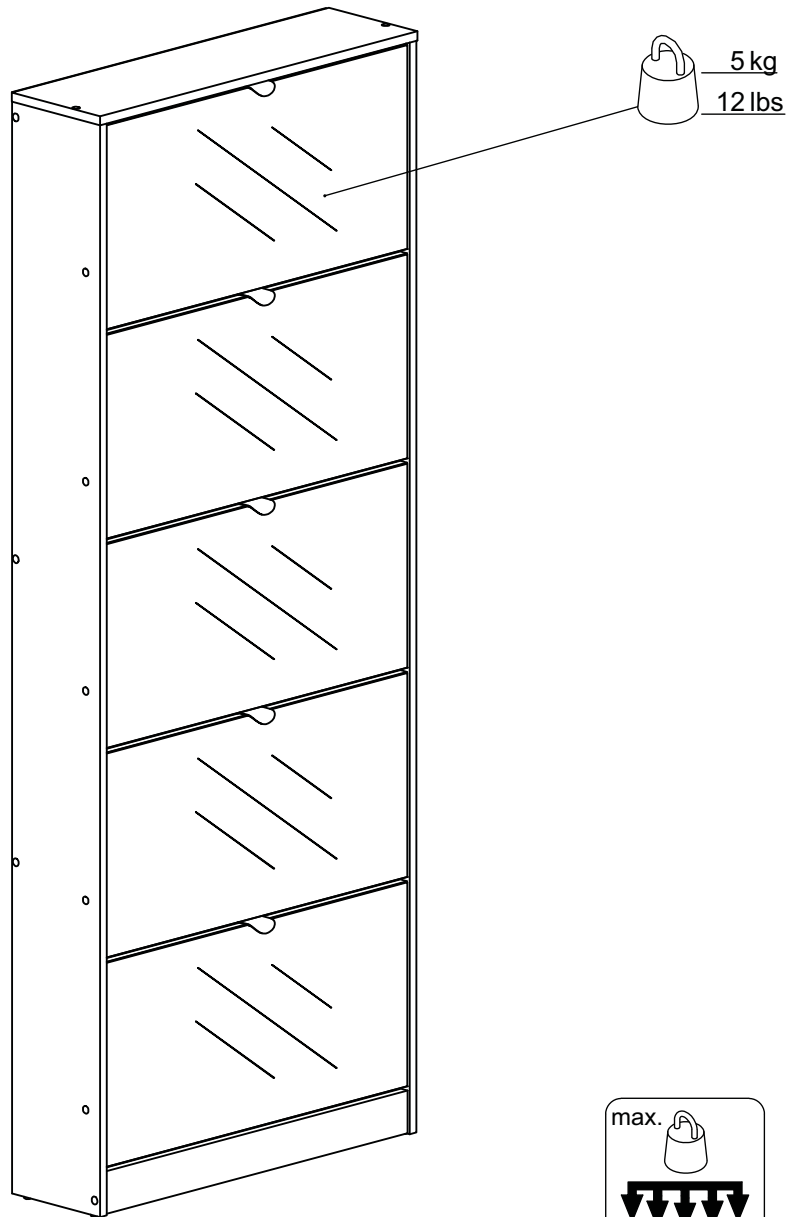

70052

1½ h

TVILUM-SCANBIRK

Made in Denmark

© TVILUM-SCANBIRK, 21-10-2009

Egon Kristiansens Allé 2
DK-8882 Faarvang, Denmark

16605
x5

16604
x5