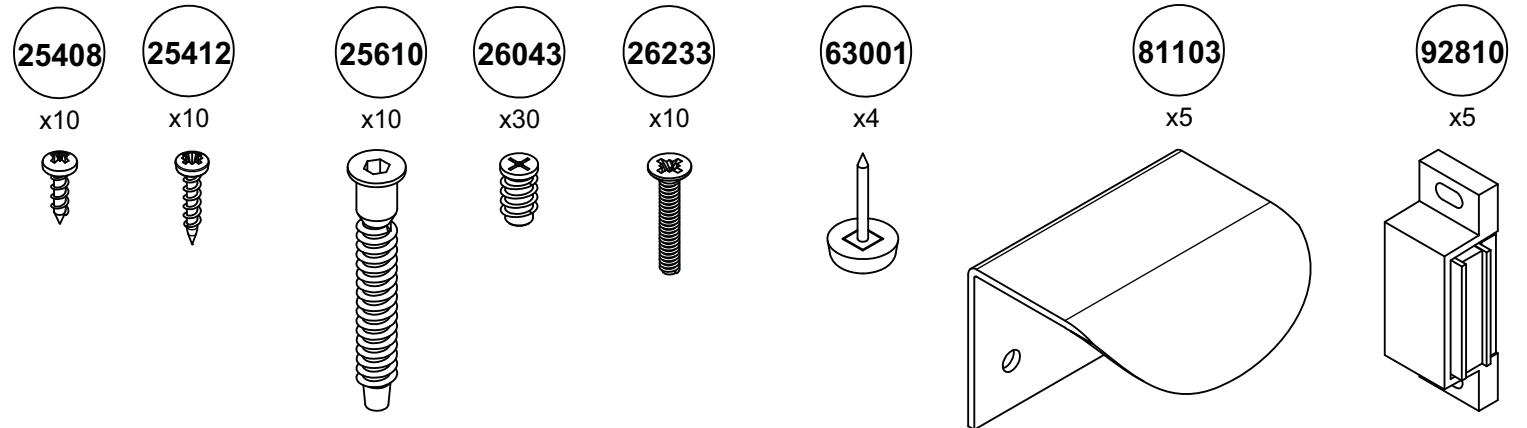

70052

1½ h

TVILUM-SCANBIRK

Made in Denmark

© TVILUM-SCANBIRK, 21-10-2009

Egon Kristiansens Allé 2
DK-8882 Faarvang, Denmark

16605
x5

16604
x5

92811
x5

97642
x1

1

2

3

4

5

6