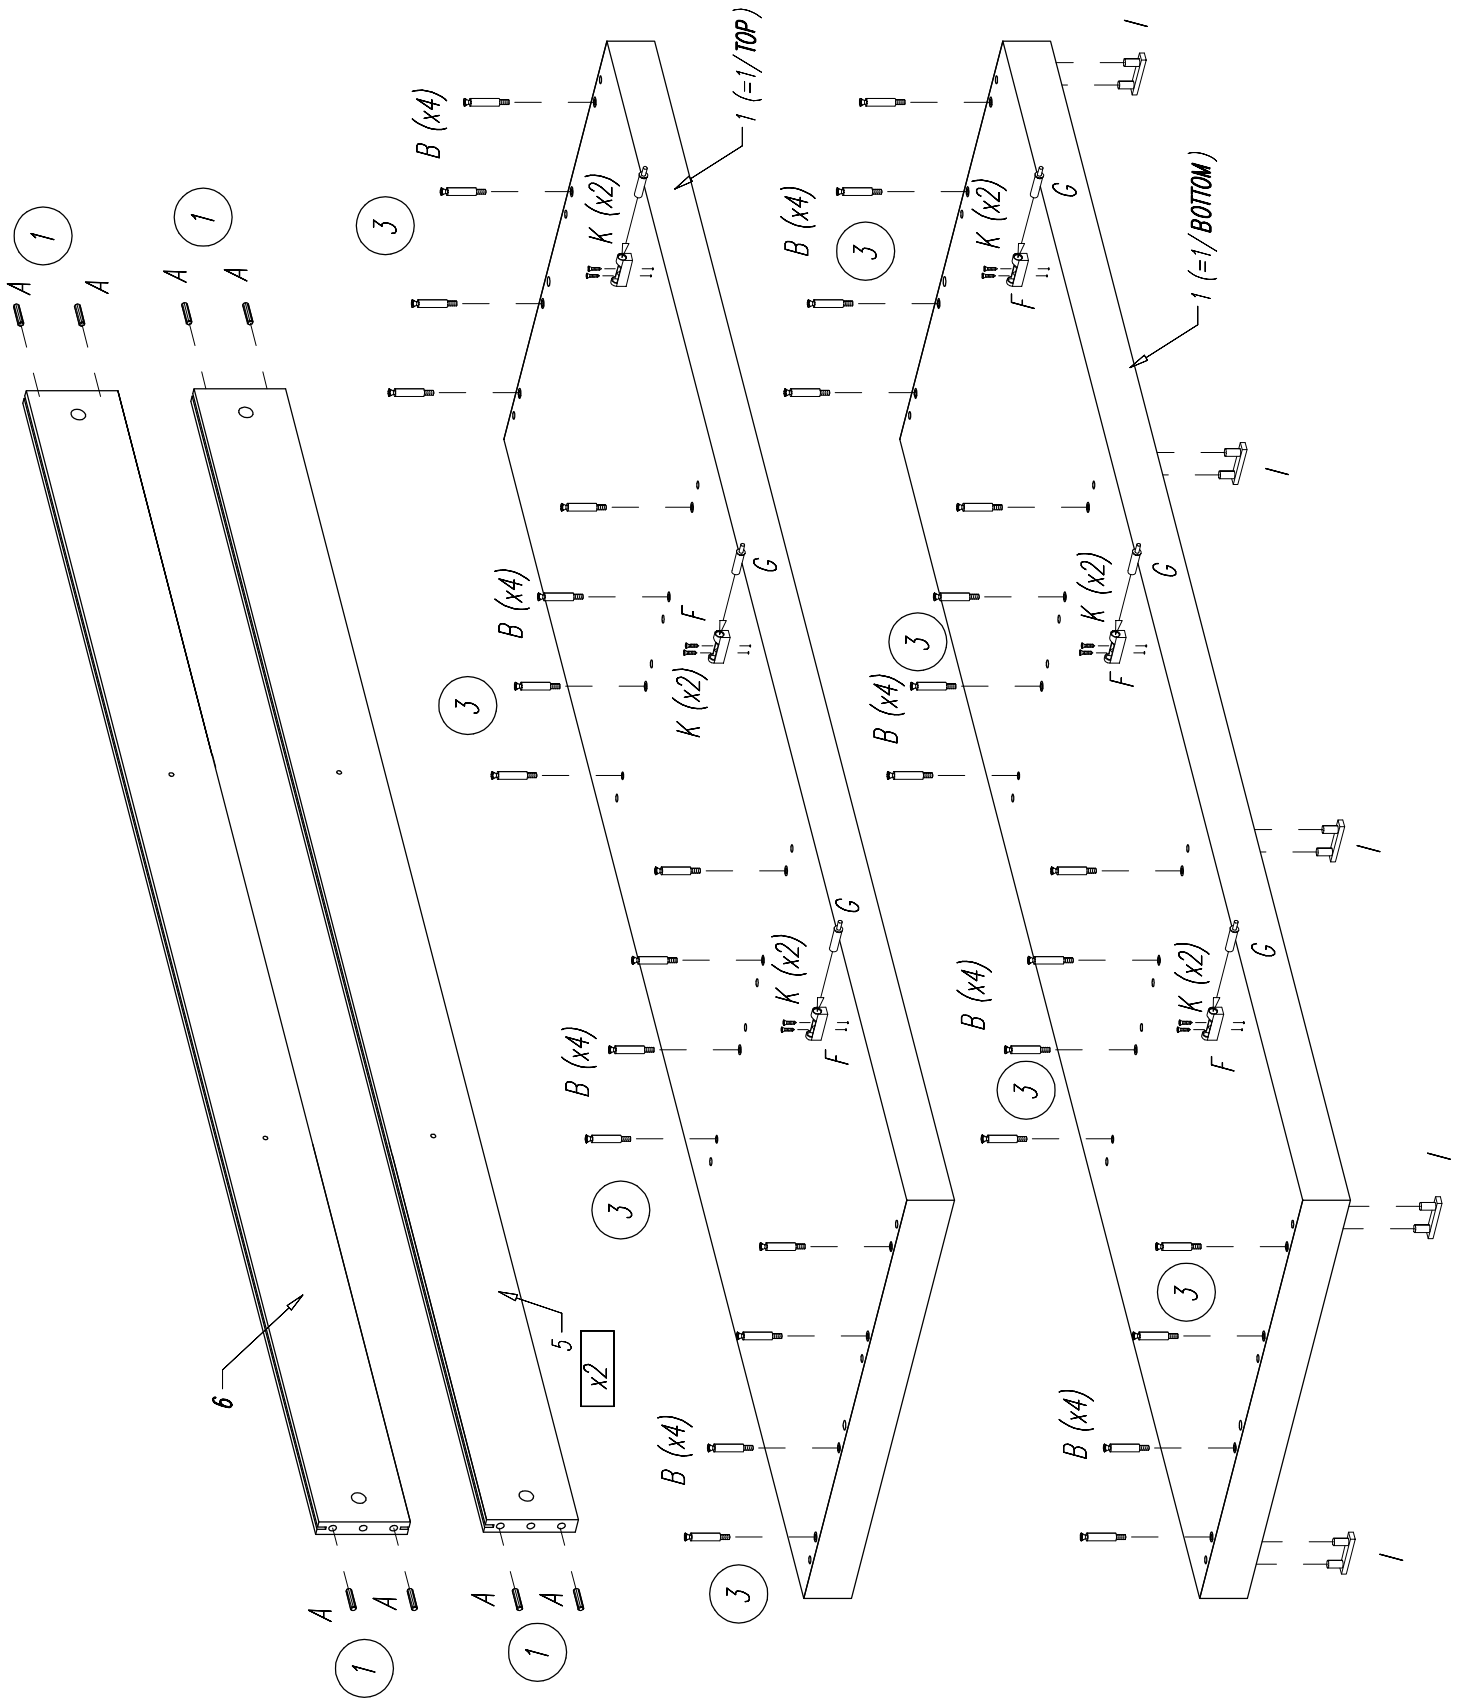

ROBIN-W3 1/2012

!	Part no. 4: 1932x554 mm
o	Part no.12: 1932x534 mm
!	Part no. 7: 540x516 mm
o	Part no. 8: 502x516 mm
!	Part no. 9: 842x557 mm
o	Part no. 10: 842x520 mm

Colli 1/5:  
Part no. 2 -2 pcs/St.

Colli 2/5:  
Part no. 4 -2 pcs/St.  
Part no.12 -1 pcs/St.

Colli 3/5:  
Part no. 3 -2 pcs/St.  
Part no. 7 -2 pcs/St.  
Part no. 9 -4 pcs/St.  
Part no. 11 -2 pcs/St.

Colli 4/5:  
Part no. 1 -2 pcs/St.  
Part no. 5 -2 pcs/St.  
Part no. 6 -1 pcs/St.  
Part no. 10 -2 pcs/St.

Colli 5/5:  
Part no. 8 -4 pcs/St.

Fittings/Beschlage/Quincoilerie  
Assembly instruction /Instruction/Montage

	Part no. 9: 842x557 mm
	Part no. 10: 842x520 mm

Part no. 7: 540x516 mm
Part no. 8: 502x516 mm