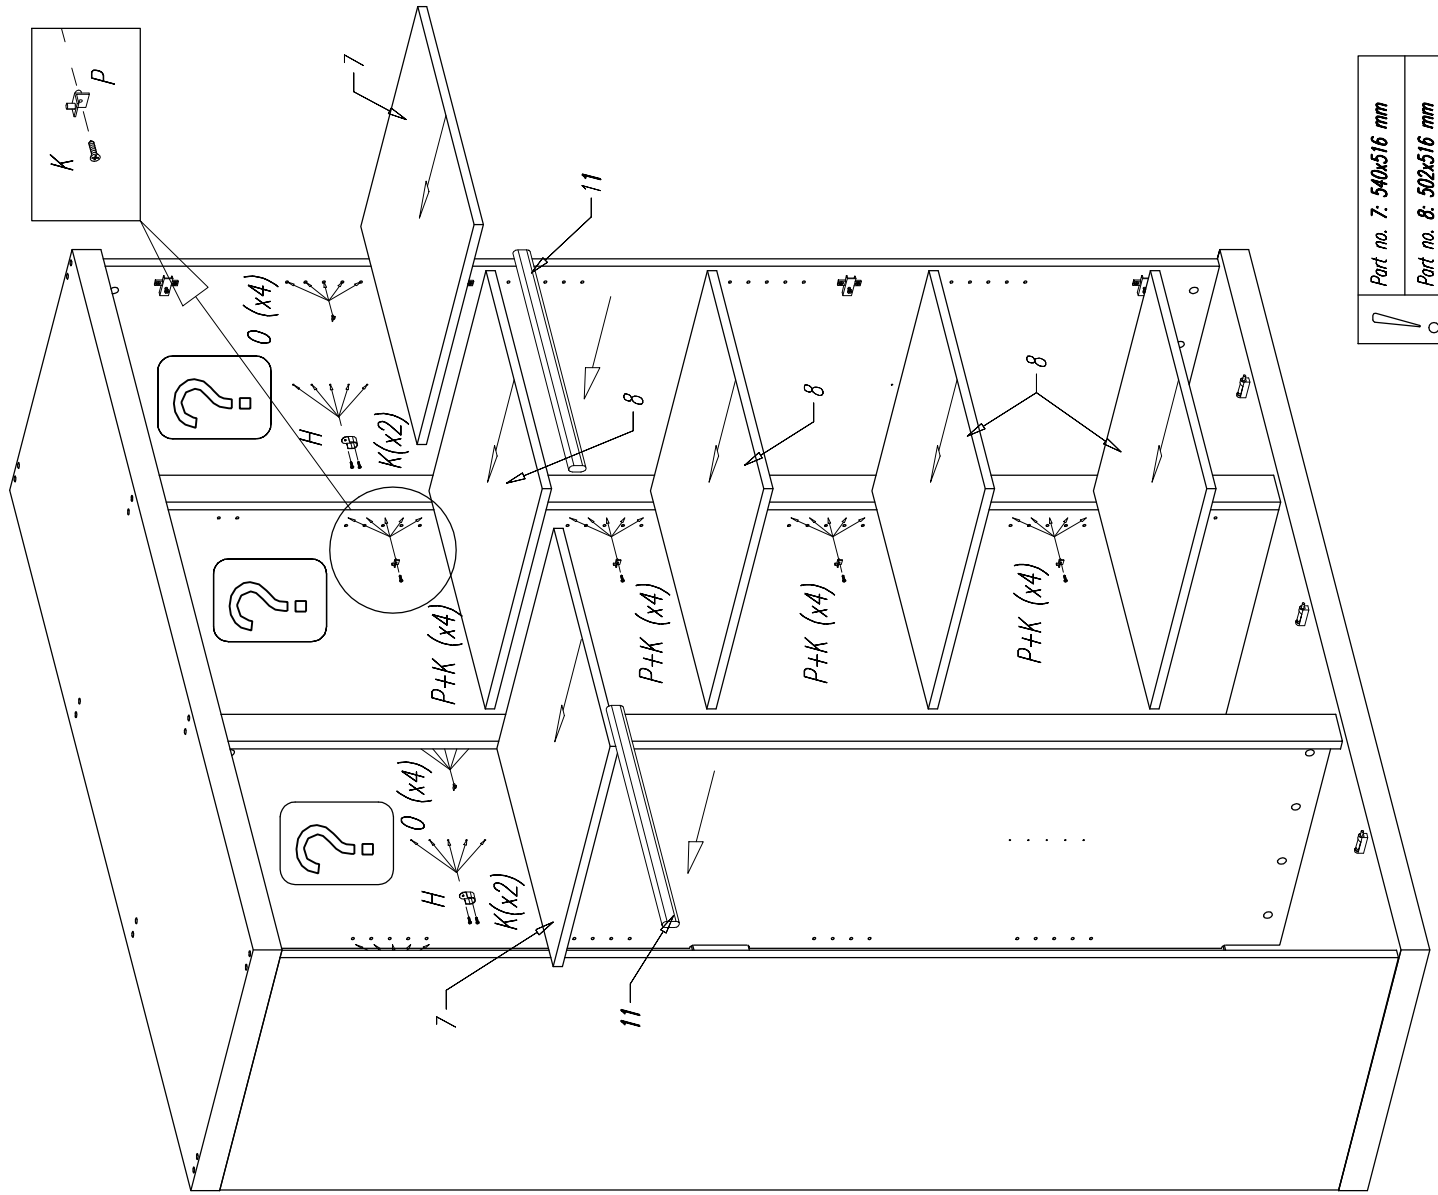

ROBIN-W3 1/2012

!	Part no. 4: 1932x554 mm
o	Part no.12: 1932x534 mm
!	Part no. 7: 540x516 mm
o	Part no. 8: 502x516 mm
!	Part no. 9: 842x557 mm
o	Part no. 10: 842x520 mm

Colli 1/5:  
Part no. 2 -2 pcs/St.

Colli 5/5:  
Part no. 8 -4 pcs/St.

Fittings/Beschlage/Quincoilerie  
Assembly instruction /Instruction/Montage

	Part no. 9: 842x557 mm
	Part no. 10: 842x520 mm

Part no. 7: 540x516 mm
Part no. 8: 502x516 mm