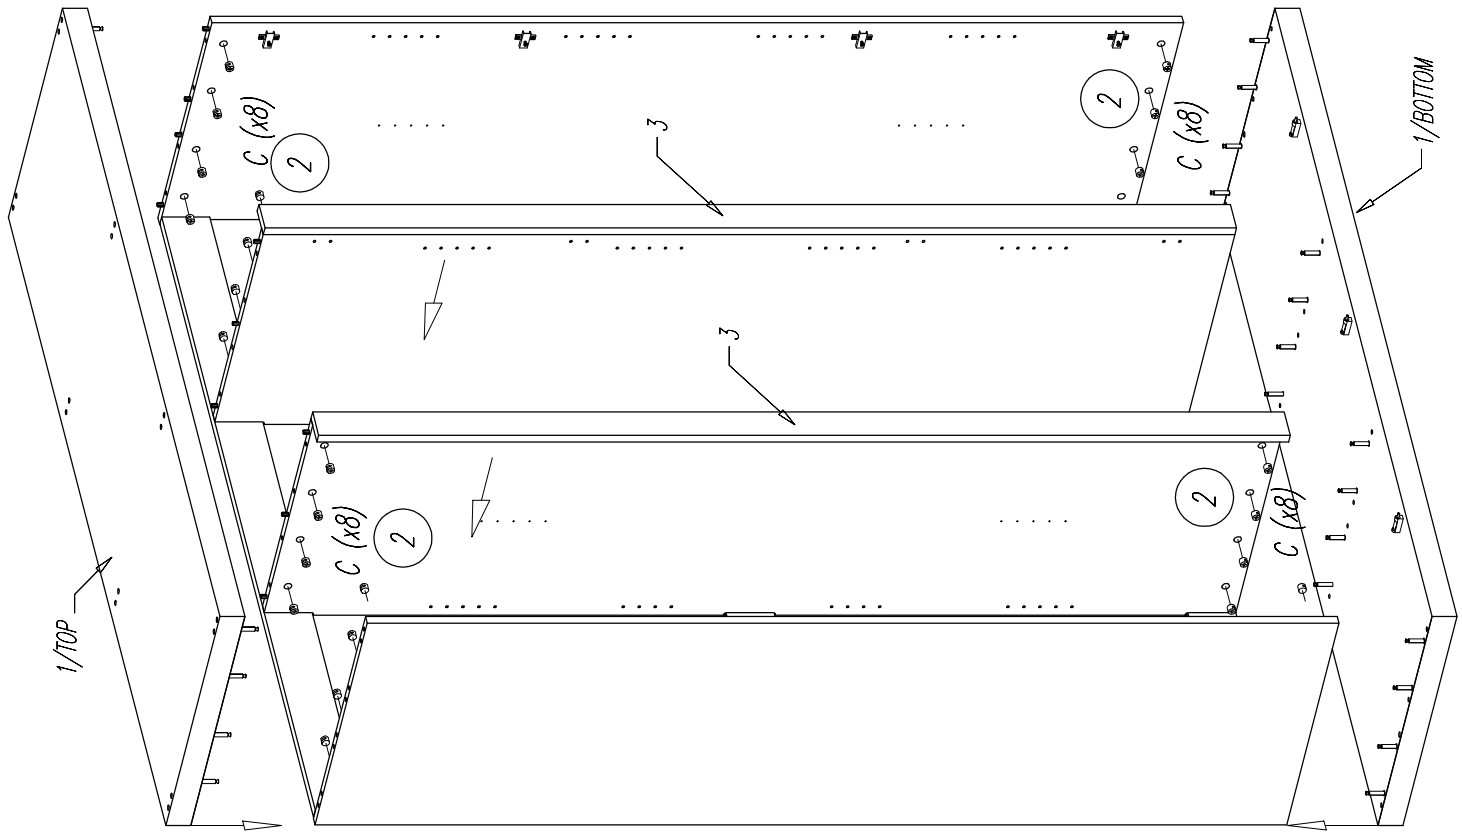

ROBIN-W3 1/2012

!	Part no. 4: 1932x554 mm
o	Part no.12: 1932x534 mm
!	Part no. 7: 540x516 mm
o	Part no. 8: 502x516 mm
!	Part no. 9: 842x557 mm
o	Part no. 10: 842x520 mm

Colli 1/5:  
Part no. 2 -2 pcs/St.

Colli 2/5:  
Part no. 4 -2 pcs/St.  
Part no.12 -1 pcs/St.

Colli 3/5:  
Part no. 3 -2 pcs/St.  
Part no. 7 -2 pcs/St.  
Part no. 9 -4 pcs/St.  
Part no. 11 -2 pcs/St.

Colli 4/5:  
Part no. 1 -2 pcs/St.  
Part no. 5 -2 pcs/St.  
Part no. 6 -1 pcs/St.  
Part no. 10 -2 pcs/St.

Colli 5/5:  
Part no. 8 -4 pcs/St.

Fittings/Beschlage/Quincoilerie  
Assembly instruction /Instruction/Montage

	Part no. 9: 842x557 mm
	Part no. 10: 842x520 mm

Part no. 7: 540x516 mm
Part no. 8: 502x516 mm