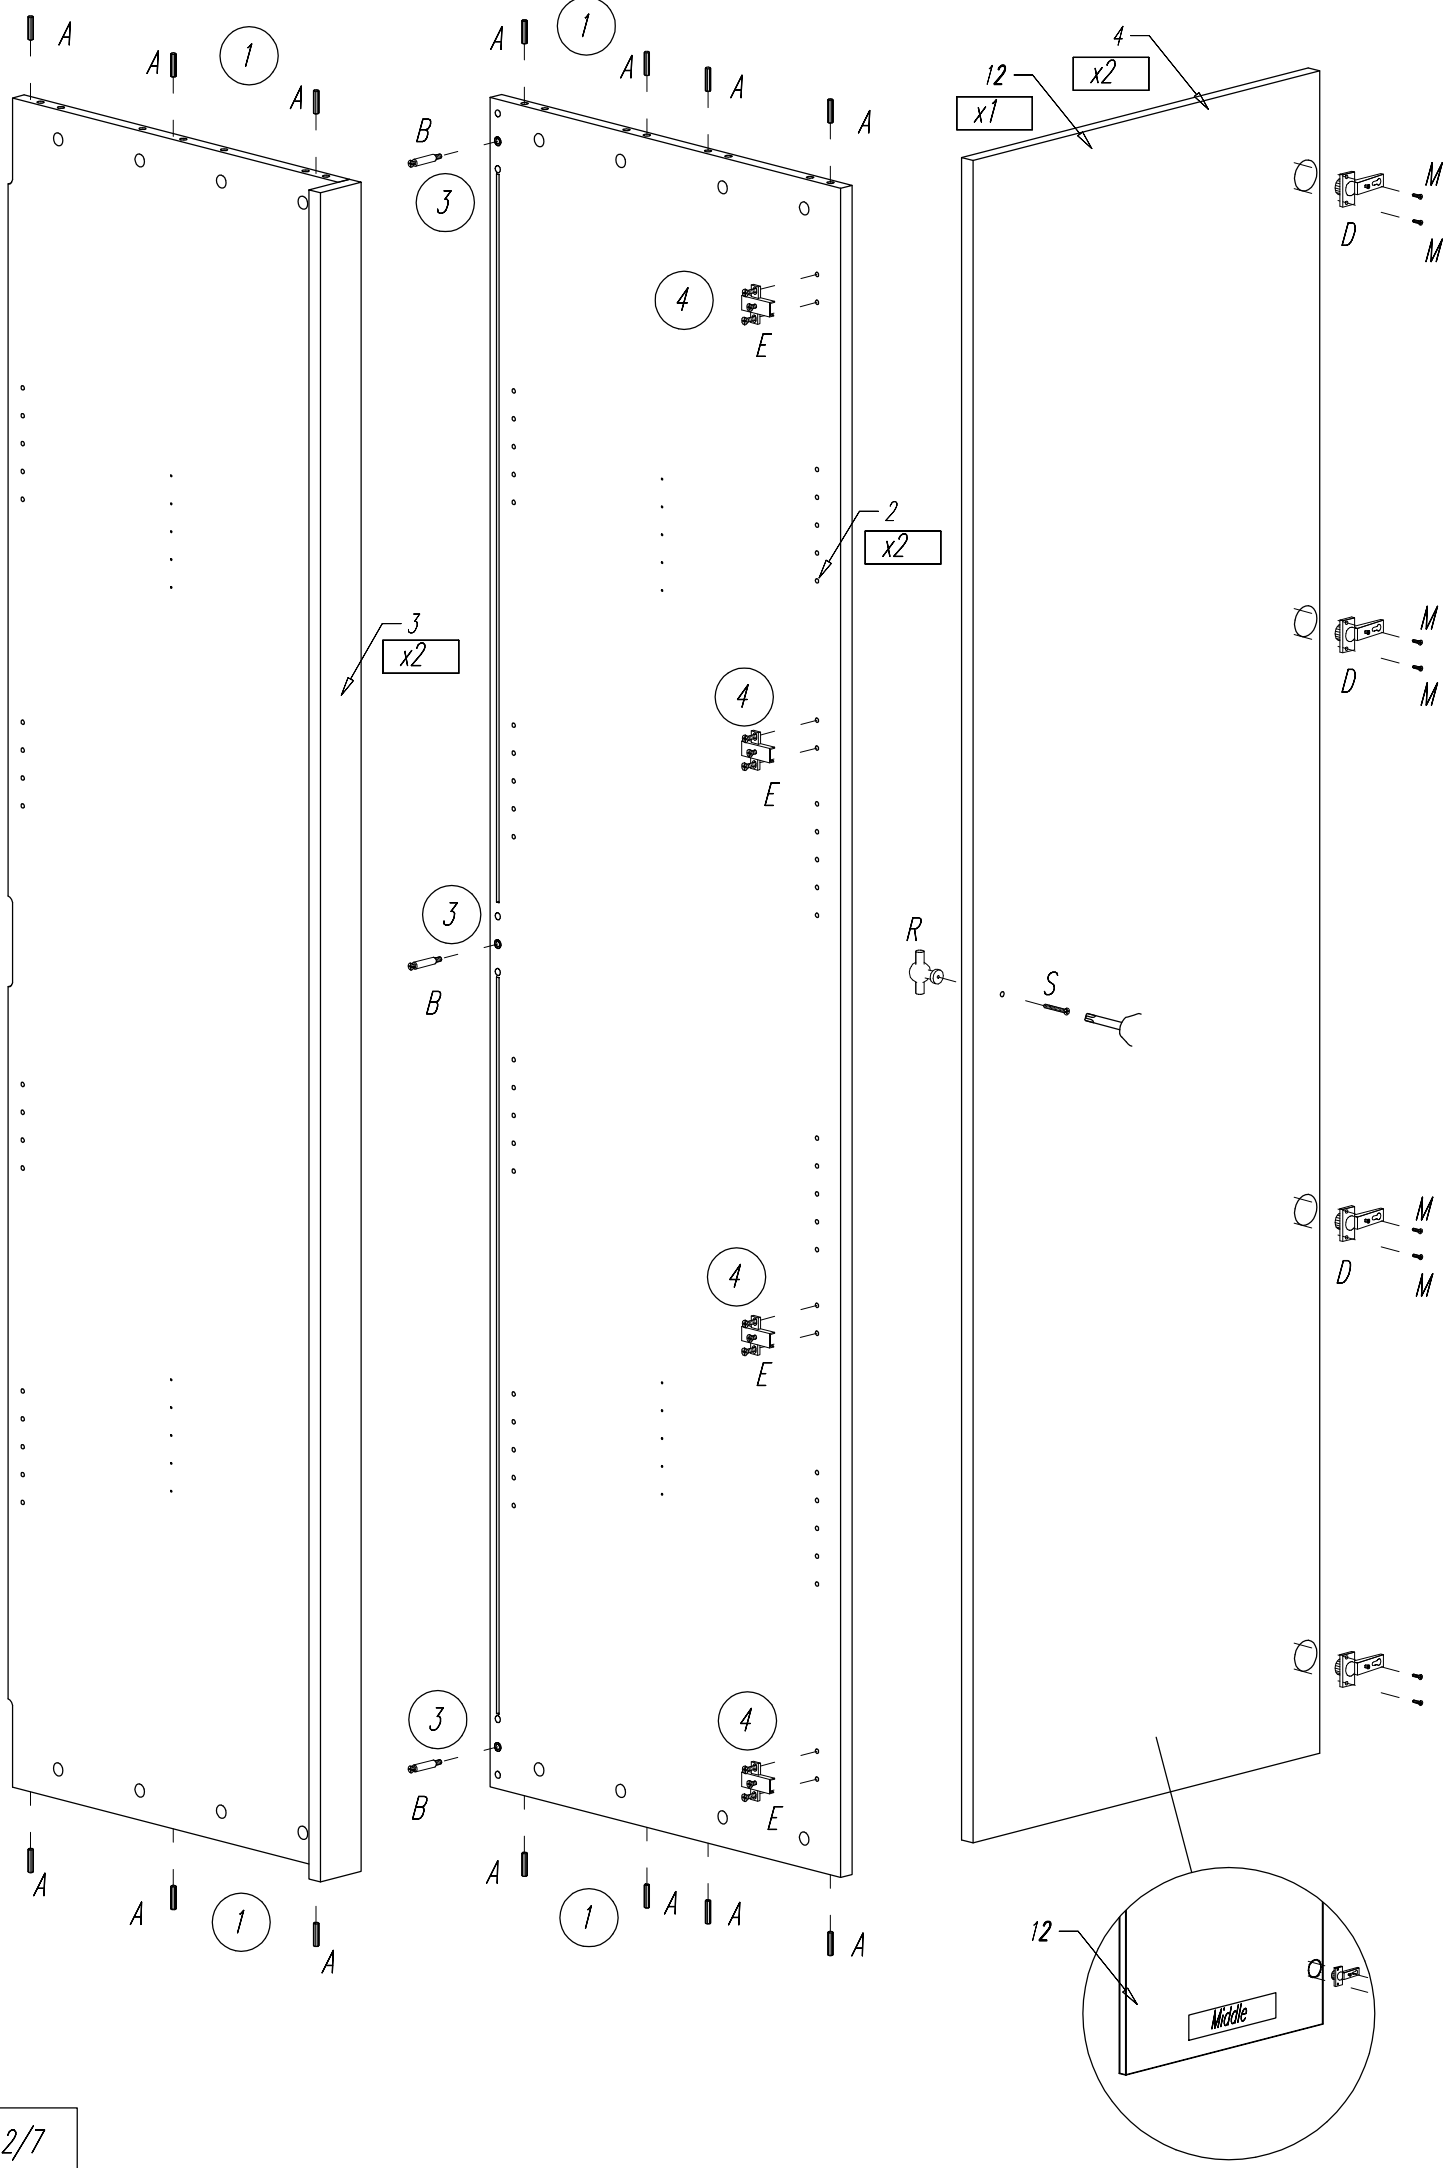

ROBIN-W3 1/2012

!	Part no. 4: 1932x554 mm
o	Part no.12: 1932x534 mm
!	Part no. 7: 540x516 mm
o	Part no. 8: 502x516 mm
!	Part no. 9: 842x557 mm
o	Part no. 10: 842x520 mm

Colli 1/5:  
Part no. 2 -2 pcs/St.

Colli 2/5:  
Part no. 4 -2 pcs/St.  
Part no.12 -1 pcs/St.

Colli 3/5:  
Part no. 3 -2 pcs/St.  
Part no. 7 -2 pcs/St.  
Part no. 9 -4 pcs/St.  
Part no. 11 -2 pcs/St.

Colli 4/5:  
Part no. 1 -2 pcs/St.  
Part no. 5 -2 pcs/St.  
Part no. 6 -1 pcs/St.  
Part no. 10 -2 pcs/St.

Colli 5/5:  
Part no. 8 -4 pcs/St.

Fittings/Beschlage/Quincoilerie  
Assembly instruction /Instruction/Montage

	Part no. 9: 842x557 mm
	Part no. 10: 842x520 mm

Part no. 7: 540x516 mm
Part no. 8: 502x516 mm