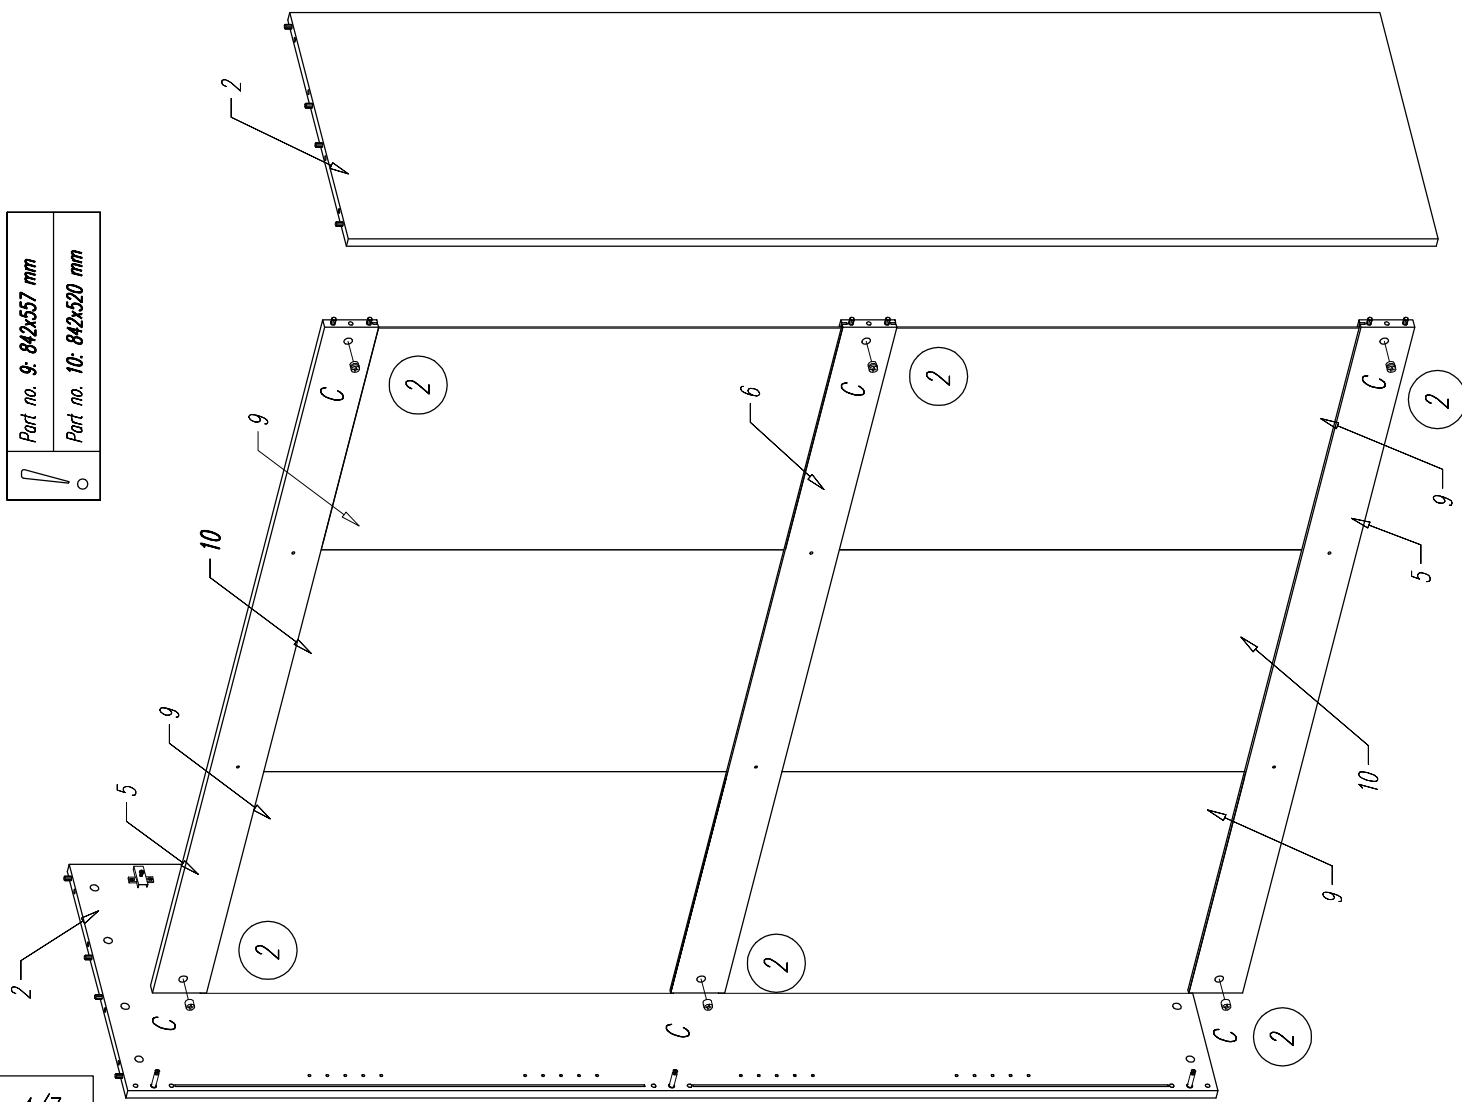

ROBIN-W3 1/2012

!	Part no. 4: 1932x554 mm
o	Part no.12: 1932x534 mm
!	Part no. 7: 540x516 mm
o	Part no. 8: 502x516 mm
!	Part no. 9: 842x557 mm
o	Part no. 10: 842x520 mm

Colli 1/5:  
Part no. 2 -2 pcs/St.

Colli 2/5:  
Part no. 4 -2 pcs/St.  
Part no.12 -1 pcs/St.

Colli 3/5:  
Part no. 3 -2 pcs/St.  
Part no. 7 -2 pcs/St.  
Part no. 9 -4 pcs/St.  
Part no. 11 -2 pcs/St.

Colli 4/5:  
Part no. 1 -2 pcs/St.  
Part no. 5 -2 pcs/St.  
Part no. 6 -1 pcs/St.  
Part no. 10 -2 pcs/St.

Colli 5/5:  
Part no. 8 -4 pcs/St.

Fittings/Beschlage/Quincoilerie  
Assembly instruction /Instruction/Montage

	Part no. 9: 842x557 mm
	Part no. 10: 842x520 mm

Part no. 7: 540x516 mm
Part no. 8: 502x516 mm