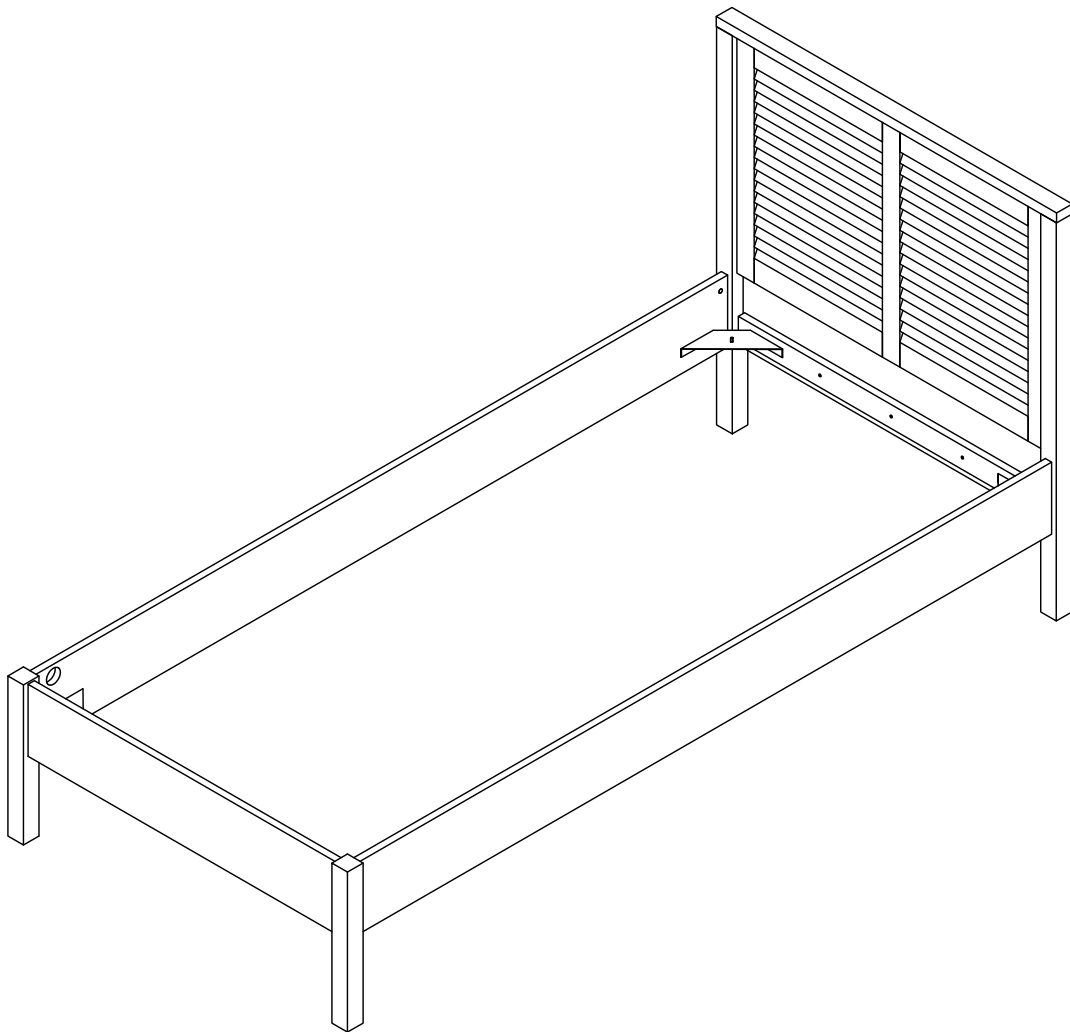

VIPACK

PARIS

PABE9014

HCBL04

40MIN

A	 Ø6x80mm	A x 4	B	 Ø10mm	B x 4	C	 Ø6x70mm	C x 4
D		D x 4	E		E x 4	F	 Ø8x30mm	F x 8
G	 Ø6x40mm	G x 4	H	 Ø15x12mm	H x 4	I	 Ø4x14mm	I x 20
J		J x 16	K		K x 4	L		L x 1
M		M x 1	N		N x 4	P		p x 2