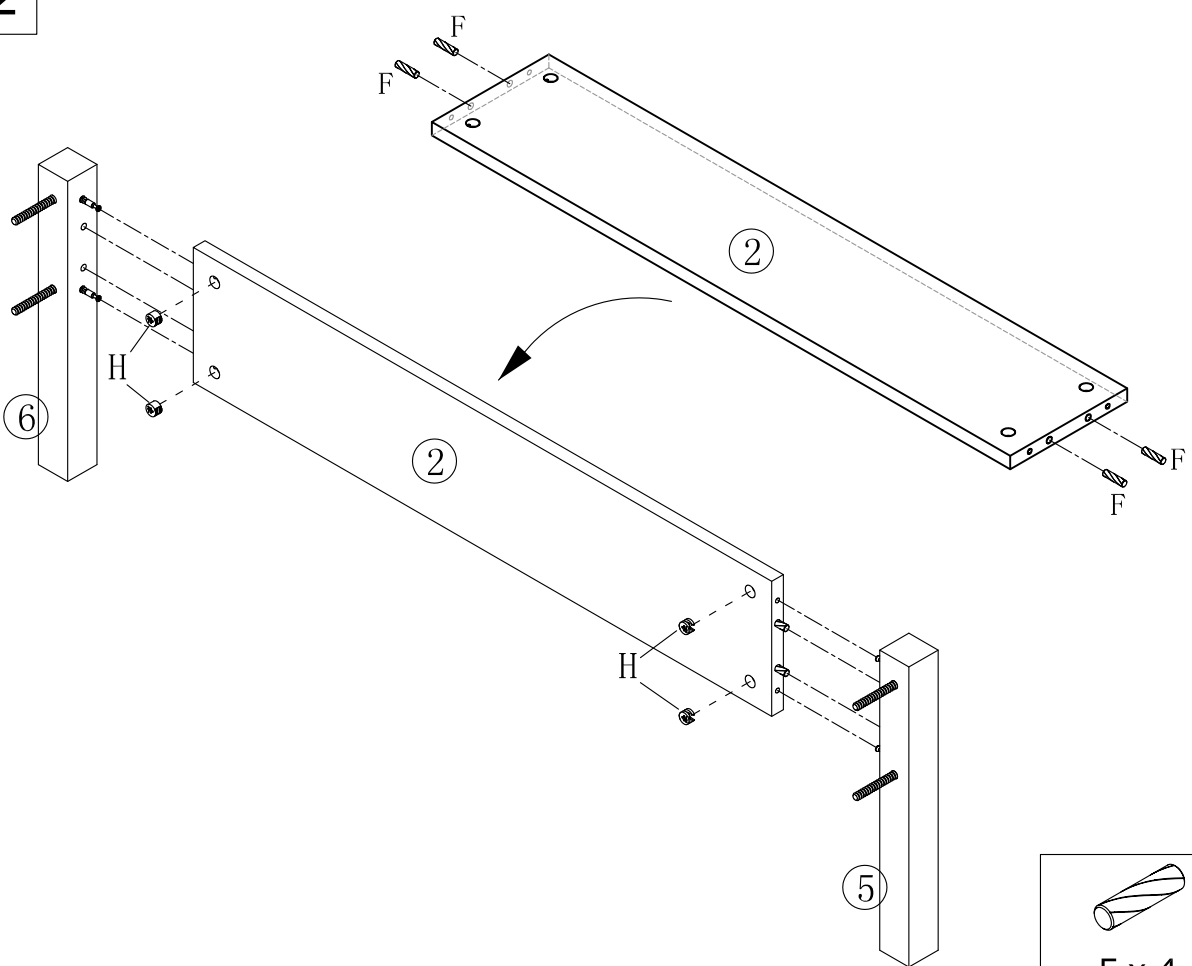

I x 2	N x 2	C x 4
		G x 4

2