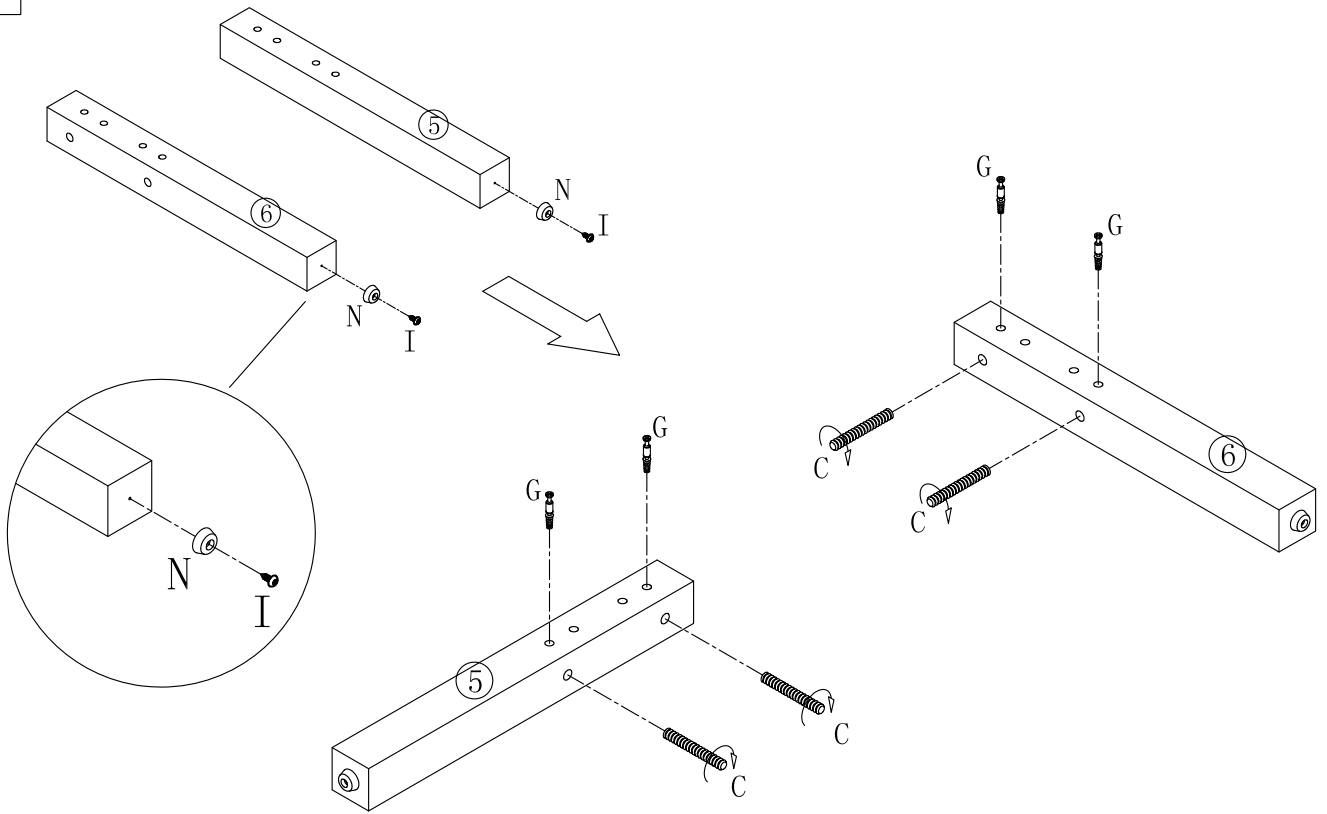

1

I x 2	N x 2	C x 4
		G x 4

2

F x 4	H x 4