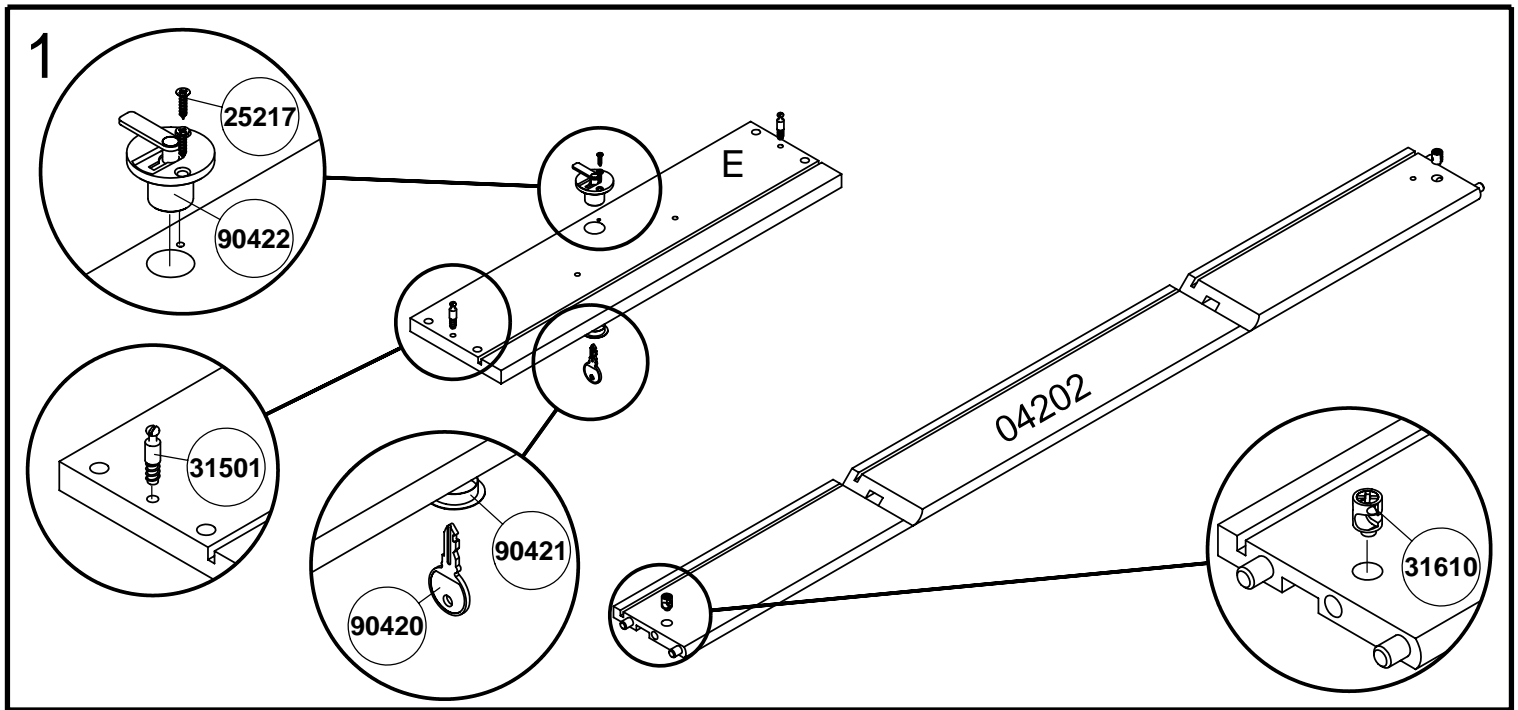

# 80210

TVILUM-SCANBIRK

Made in Denmark

©TVILUM-SCANBIRK, 08-12-2003

Ege Allé 2  
DK-8882 Faarvang, Denmark

R  
x2

4

5

6

7

8

9

13

14

15