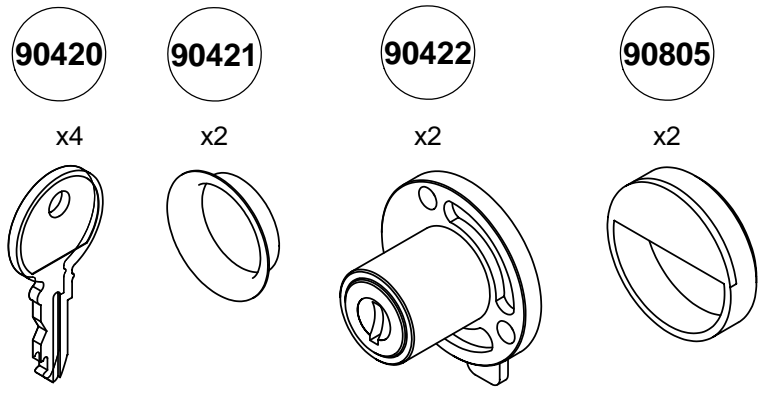

# 80210

TVILUM-SCANBIRK

Made in Denmark

©TVILUM-SCANBIRK, 08-12-2003

Ege Allé 2  
DK-8882 Faarvang, Denmark

R  
x2

4

5

6

7

8

9

13

14

15