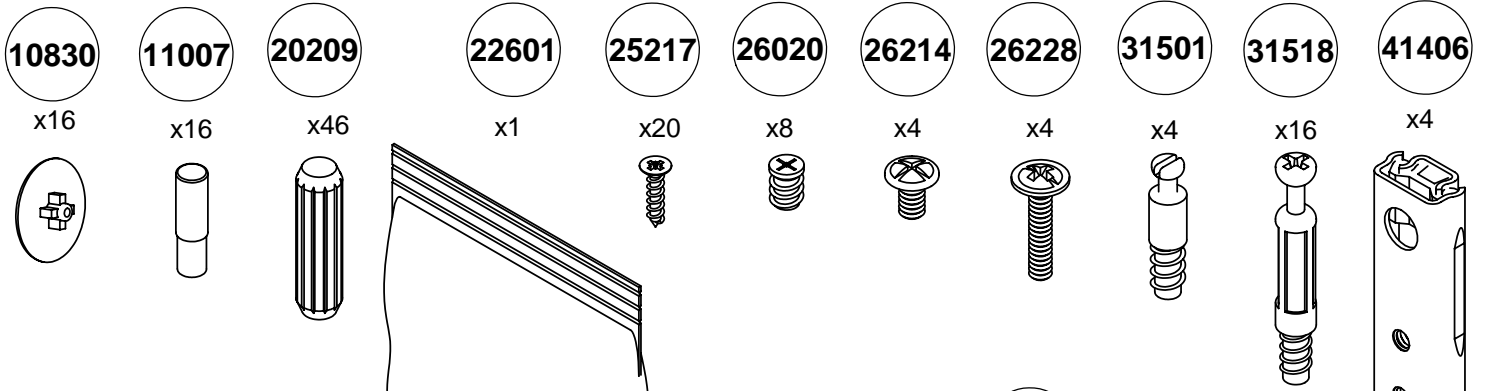

# 80210

TVILUM-SCANBIRK

Made in Denmark

©TVILUM-SCANBIRK, 08-12-2003

Ege Allé 2  
DK-8882 Faarvang, Denmark

R  
x2

4

5

6

7

8

9

13

14

15