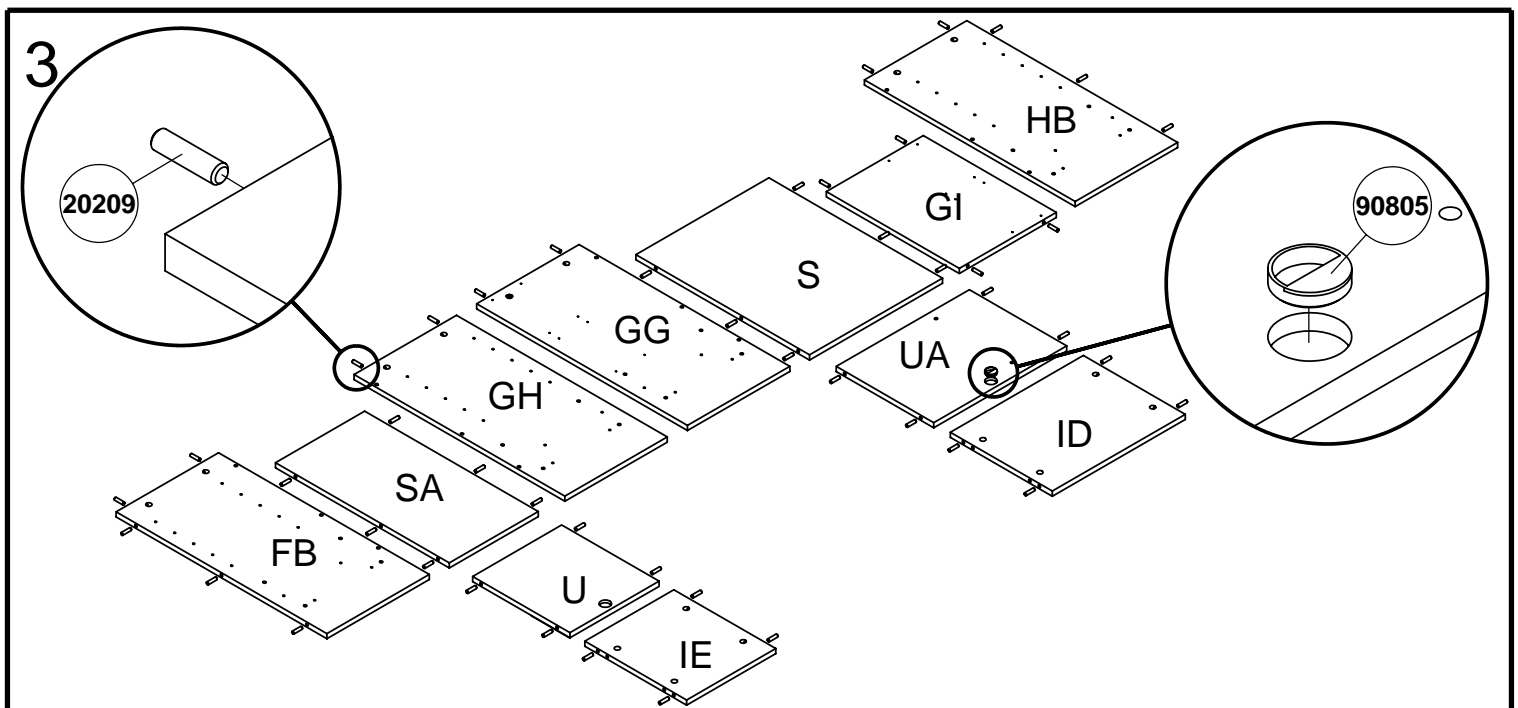

# 80210

TVILUM-SCANBIRK

Made in Denmark

©TVILUM-SCANBIRK, 08-12-2003

Ege Allé 2  
DK-8882 Faarvang, Denmark

R  
x2

4

5