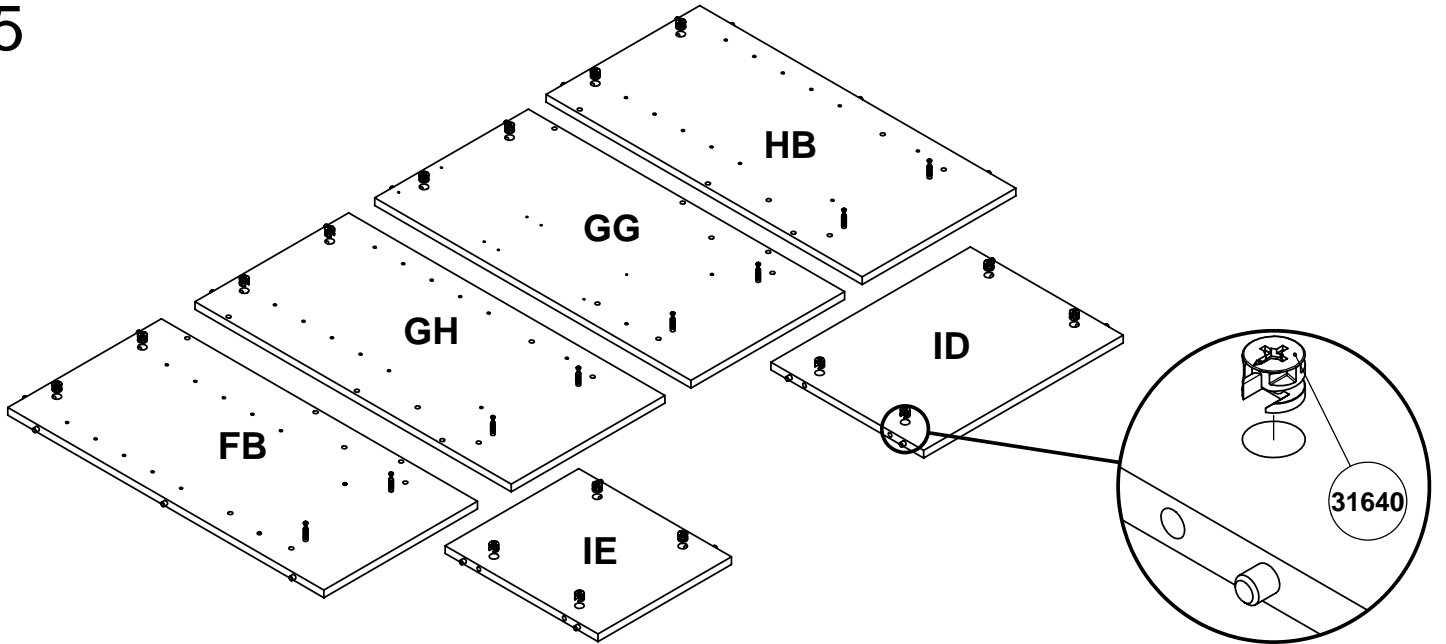

# 80210

TVILUM-SCANBIRK

Made in Denmark

©TVILUM-SCANBIRK, 08-12-2003

Ege Allé 2  
DK-8882 Faarvang, Denmark

R  
x2

4

5